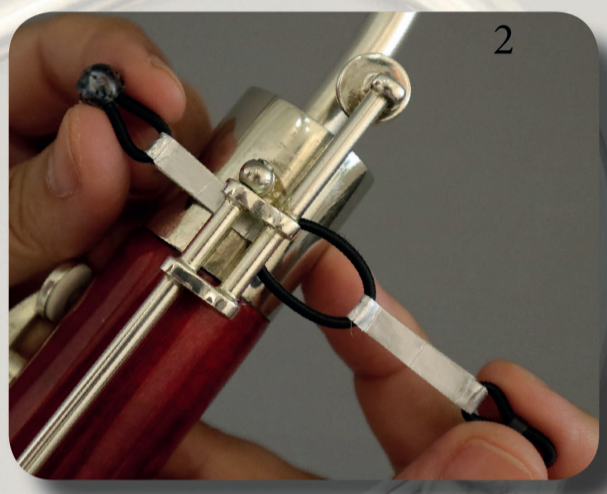

Bassoon

1st & 4th connection

LefreQue works for all Bassoons

Bassoon
1st connection

Double reed
lefreQue

Bassoon special
band wing joint

Bassoon
4th connection

76 mm

Bassoon special
band bass pipe
joint