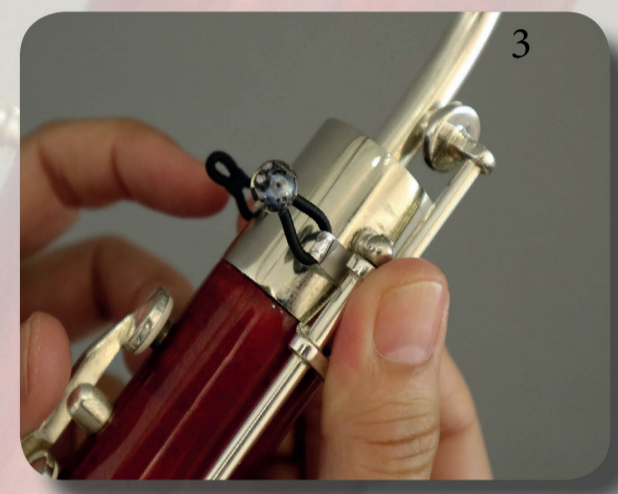

Bassoon

1st & 4th connection

LefreQue works for all Bassoons

Bassoon
1st connection

Double reed
lefreQue

Bassoon special
band wing joint

Bassoon
4th connection

76 mm

Bassoon special
band bass pipe
joint